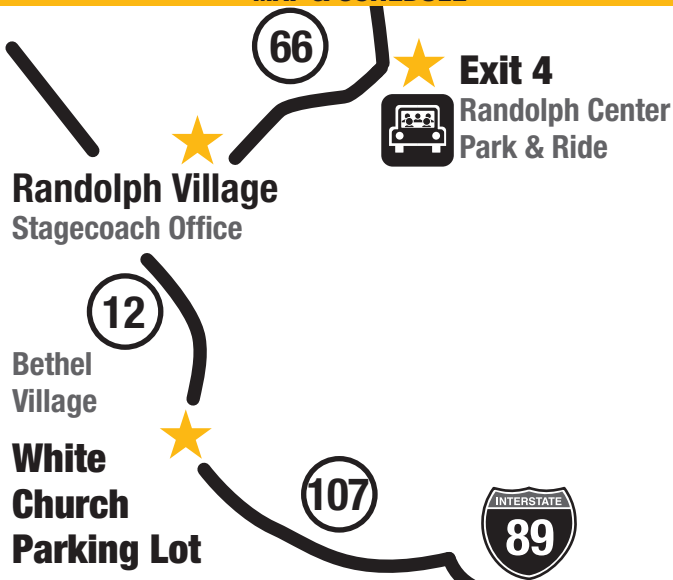

89ER COMMUTER ROUTE

Public Transportation between Randolph and Upper Valley.

With Direct Service to VA Hospital, DHMC and Hanover.

MAP & SCHEDULE

NORTHBOUND Monday - Friday

Depart Dartmouth College Maynard (AT)	1ST TRIP 4:05PM	2ND TRIP 4:35PM	3RD TRIP 5:05PM
Depart DHMC East Entrance (AT)	4:15PM	4:45PM	5:15PM
Depart VA Hospital (AT)	4:30PM	5:00PM	5:30PM
Arrive Exit 2 Park & Ride lot	4:45PM	5:15PM	5:45PM
Arrive White Church Parking Lot, Bethel Village	5:00PM	5:30PM	6:00PM
Arrive Stagecoach Depot, Randolph Village	5:15PM	5:45PM	6:15PM
Arrive Exit 4 Park & Ride lot	5:25PM	5:55PM	6:25PM

SOUTHBOUND Monday - Friday

	1ST TRIP	2ND TRIP	3RD TRIP
Depart Exit 4 Park & Ride lot	5:45AM	6:00AM	6:25AM
Depart Stagecoach Depot, Randolph Village	5:55AM	6:10AM	6:35AM
Depart Opposite White Church Parking Lot, Bethel Village	6:10AM	6:25AM	6:50AM
Depart Exit 2 Park & Ride lot	6:25AM	6:40AM	7:05AM
Arrive VA Hospital (AT)	----	6:55AM	7:20AM
Arrive DHMC East Entrance (AT)	7:00AM	7:20AM	7:45AM
Arrive Dartmouth College Maynard (AT)	7:10AM	7:30AM	7:55AM

Notes: The portion of the 89er schedule along Routes 66, 12 and 107, complies with the Americans with Disabilities Act and will provide service within one quarter of a mile from the traveled route. Arrangements can be made for a pick-up or drop-off, within one quarter of a mile along these corridors for qualifying ADA riders, by calling the Stagecoach, 24 hours in advance, at (800)-427-3553 or (802)-728-3773.

**Exit 2
Sharon
Park & Ride**

**White River Jct.
VA Hospital**

Hanover

DHMC

89er Information

★ = Scheduled stops.  = Connection with Advance Transit

89er fare is: \$3.50 1-way or \$30 for a ten ride pass. Dartmouth College and DHMC personnel ride for a reduced fare. Transfers to Advance Transit are free.